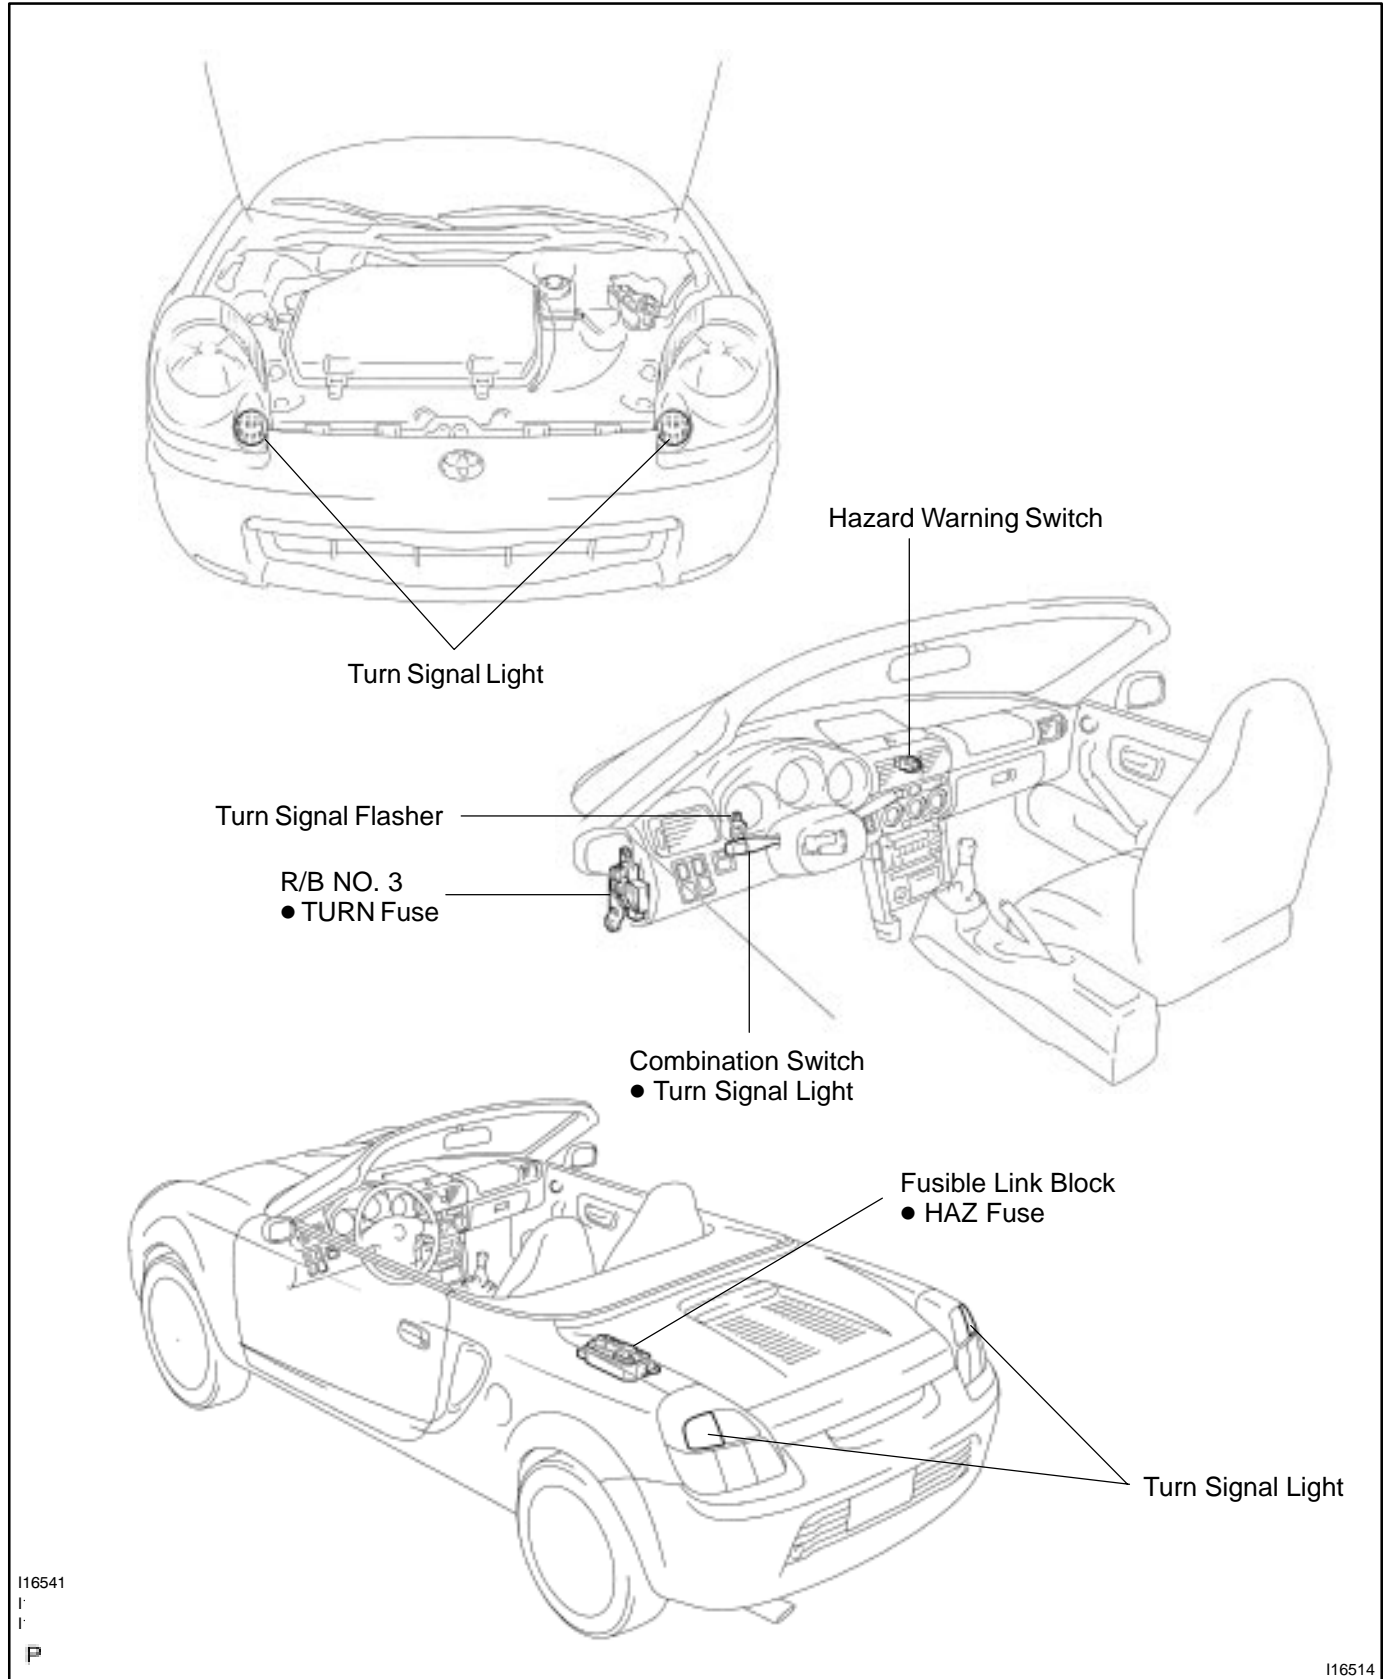

TURN SIGNAL AND HAZARD WARNING SYSTEM LOCATION

BE00Y-04

I16541
P

I16514